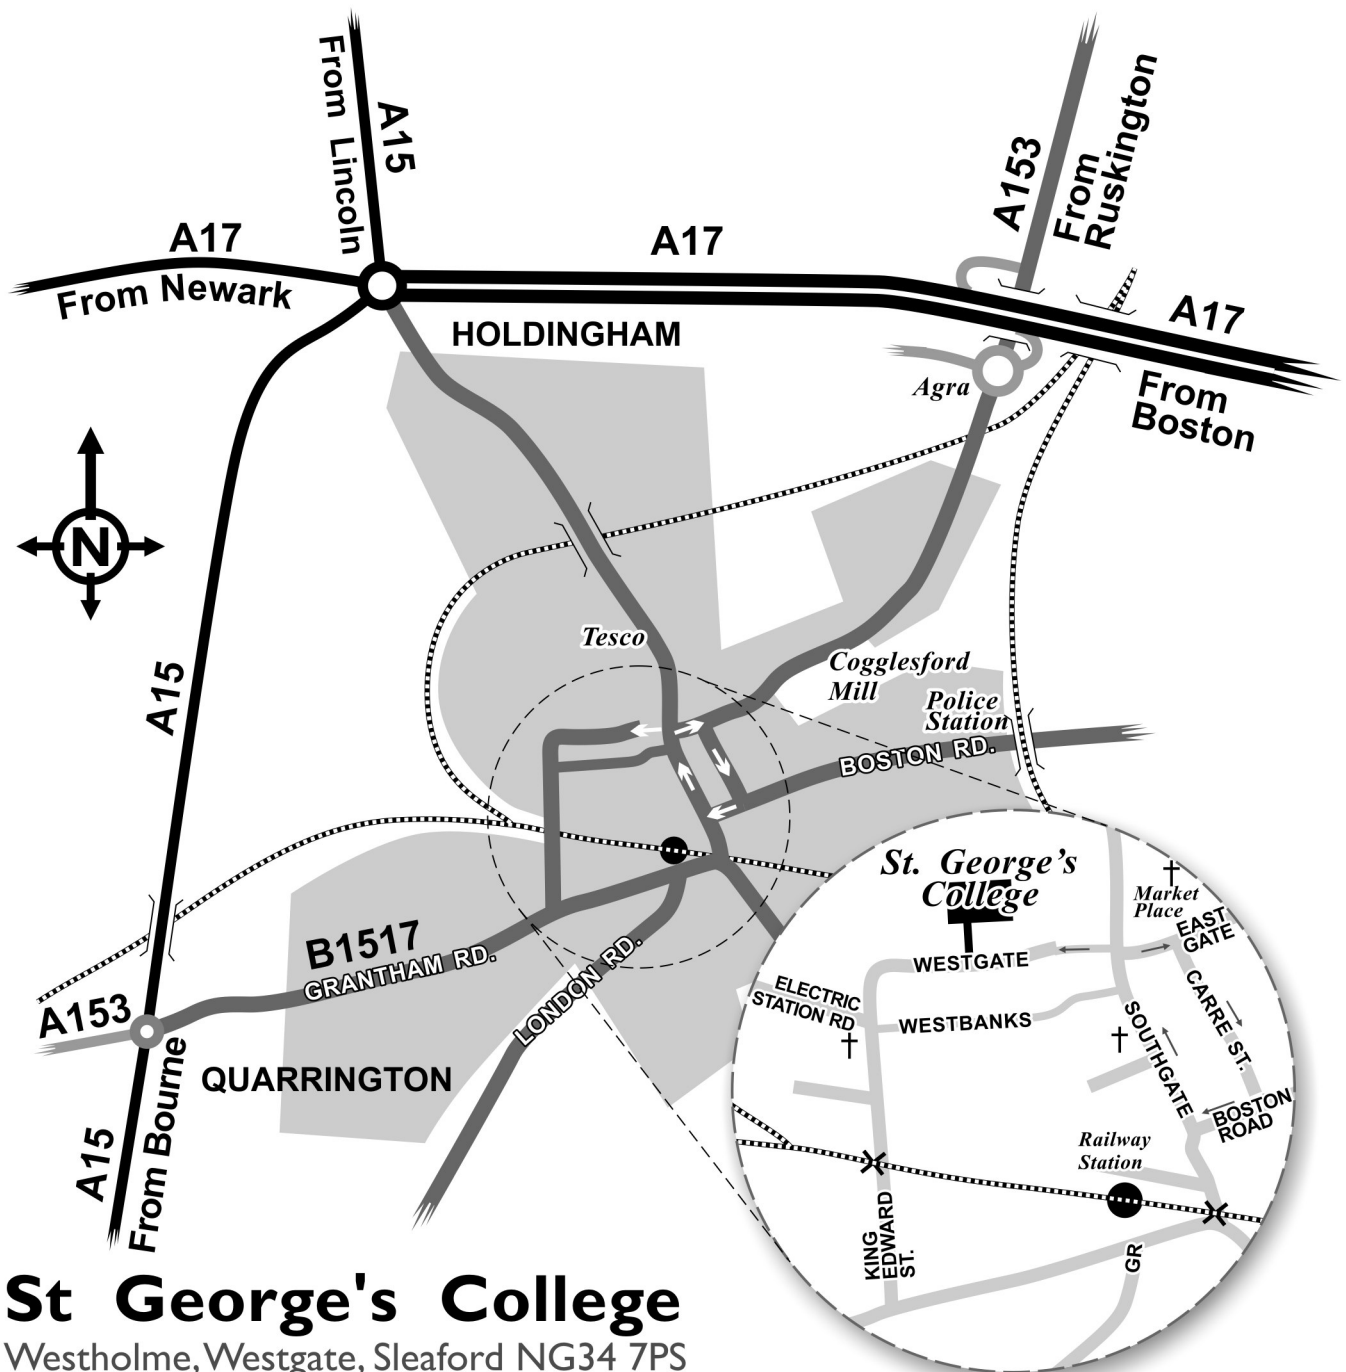

Sleaford Historic Car and Motorcycle Show

Location map

St George's College
Westholme, Westgate, Sleaford NG34 7PS